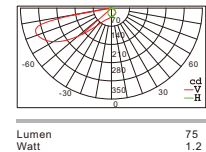

**LED & Drivers:**

- LED Driver included
- Application Picture

- LED Type:  
• SMD 2835

**WALL RECESSED TYPE**

| ITEM NO.       | A   | A1  | B   | C  |
|----------------|-----|-----|-----|----|
| WR5234VTR/Q90  | 230 | 234 | 90  | 94 |
| WR5234VTR/Q140 | 230 | 234 | 140 | 94 |
| WR5234VTR/Q185 | 230 | 234 | 185 | 94 |