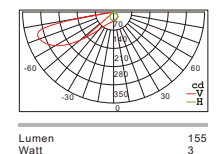

WR5140BOX/SQ