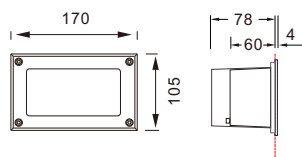

WR5170BOV/QB