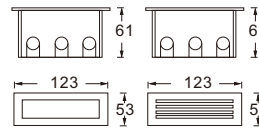

Lumen Watt 42 1.5