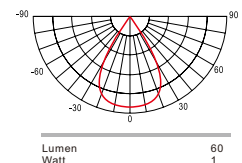

## WALL RECESSED TYPE

- **LED Driver ex-cluded**

WR7145SLT/Q45A

SMD 12LED 1W

WR7145SLT/Q45B

SMD 12LED 1W

| Item No.                         | Watt | LED       | Kelvin            | Luminous flux | Beam Angle  | CRI | Input     | Safety type |
|----------------------------------|------|-----------|-------------------|---------------|-------------|-----|-----------|-------------|
| WR7145SLT/Q45A<br>WR7145SLT/Q45B | 1W   | SMD 12LED | or 3000K<br>4000K | 60lm          | 36°<br>120° | ≥80 | 110V/230V | IP54        |