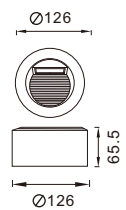

WR5126VTR/R