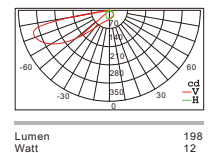

VERSO.SQ

MATERIALS/FINISHES:

- Body in extruded aluminum
- Powder coated for outdoor use
- Diffuser in Frost temper glass
- Silicon rubber gasket
- LED driver certified CE/SAA

LED Color:
3000K/4000K

- 3000K
- 4000K

Diffuser Material:

Prismatic temper glass

Outlook Color:

- Black
- Light Grey
- Silver Grey
- Dark Grey
- White

LED & Drivers:

- LED Driver included
- Application Picture

- LED Type:
  • SMD 2835

FEATURES:

WALL RECESSED TYPE

- LED Driver included

5

Item No.	Watt	LED	Kelvin	Luminous flux	Beam Angle	CRI	Input	Safety type
WR5206VSO/SQ	6W	SMD2835	or 3000K 4000K	160.9lm	46.4°	≥80	110V/230V	IP65

RECESSED BOX

Item No.	Watt	LED	Kelvin	Luminous flux	Beam Angle	CRI	Input	Safety type
WR5206VSO/SQ	12W	SMD2835	or 3000K 4000K	194.14lm	46.4°	≥80	110V/230V	IP65

Item No.	Luminaire	Length Max.	Socket	Beam Angle	Input	Safety type	Certification
WR0206VSO/SQ	CFL/LED	L=150mm	1*E27/G24q	71°	110V/240V	IP65