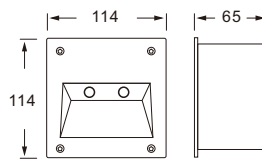

**LED & Drivers:**

- **LED Driver included**
- **Application Picture**

- **LED Type:**  
• CREE 1\*2W

**WALL RECESSED TYPE**

WR9114HOV/SQ

SMD15LED 3W 140lm

WR9170HOV

SMD10LED 2W 50lm