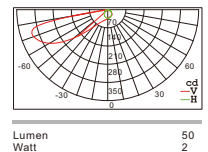

WR5160RYD/QC

| Item No.     | Watt | LED       | Kelvin            | Luminous flux | Beam Angle | CRI | Input    | Safety type |
|--------------|------|-----------|-------------------|---------------|------------|-----|----------|-------------|
| WR5160RYD/QC | 2W   | SMD10LEDs | or 3000K<br>4000K | 50lm          | ---°       | ≥80 | 200-240V | IP65        |