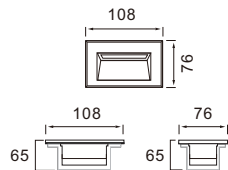

RIYAD-I

IP65

MATERIALS/FINISHES:

- Body in die cast aluminum
- Powder coated for outdoor use
- Diffuser in Prismatic temper glass
- Silicon rubber gasket
- LED driver certified CE/SAA

LED Color:
3000K/4000K

- 3000K
- 4000K

Diffuser Material:

Prismatic temper glass

Outlook Color:

1. Black
   - Light Grey
   - Silver Grey
   - Dark Grey
   - White
2. RAL9005
   RAL7047
   RAL9006
   RAL7012
   RAL9016

FEATURES:

LED & Drivers:

- **LED Driver included**
- **Application Picture**

■ **LED Type:**

- SMD 2835

WALL RECESSED TYPE

■ LED Driver included

5

Recessed Box

Item No.	Watt	LED	Kelvin	Luminous flux	Beam Angle	CRI	Input	Safety type
WR5108RYD/Q76	3W	SMD15LEDs	or 3000K 4000K	140lm	---°	≥80	220-240V	IP65

Item No.	Watt	LED	Kelvin	Luminous flux	Beam Angle	CRI	Input	Safety type
WR5160RYD/QC	2W	SMD10LEDs	or 3000K 4000K	50lm	---°	≥80	200-240V	IP65