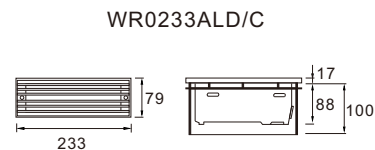

## WALL RECESSED TYPE

Lumen 95  
Watt 12

Lumen 48  
Watt 12

Lumen 48  
Watt 12

- LED Driver included

5

| Item No.    | Watt | LED        | Kelvin               | Luminous flux | Beam Angle | CRI | Input    | Safety type |
|-------------|------|------------|----------------------|---------------|------------|-----|----------|-------------|
| WR5233ALD/A | 12W  | SMD 48LEDs | 3000K<br>or<br>4000K | 95lm          | 70.4°      | ≥80 | 100-240V | IP54        |
| WR5233ALD/B |      |            |                      | 408lm         | 76.3°      |     |          |             |
| WR5233ALD/C |      |            |                      | 408lm         | 76.3°      |     |          |             |