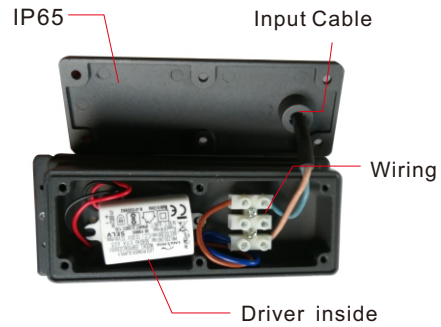

- **LED Driver included**
- **Application Picture**

■ **LED Type:**

- SMD 

**FEATURES:**

**WALL RECESSED TYPE**

■ **LED Driver included**

**5**

Lumen 400  
Watt 10