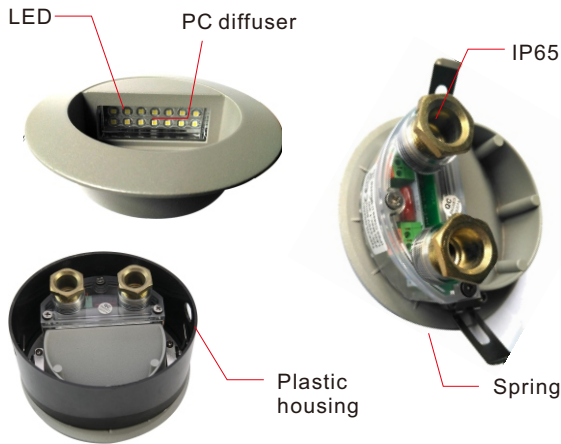

FEATURES:

WALL RECESSED TYPE

- **LED Driver ex-cluded**