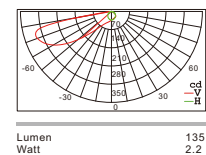

**LED & Drivers:**

- LED Driver included
- Application Picture

- LED Type:  
• SMD 2835

**WALL RECESSED TYPE**

| ITEM NO.       | A   | A1  | B   | C  |
|----------------|-----|-----|-----|----|
| WR5234VTR/Q90  | 230 | 234 | 90  | 94 |
| WR5234VTR/Q140 | 230 | 234 | 140 | 94 |
| WR5234VTR/Q185 | 230 | 234 | 185 | 94 |