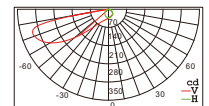

Lumen 136
Watt 3.5