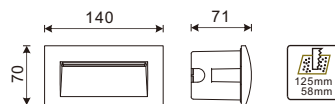

WR5140BOX.70