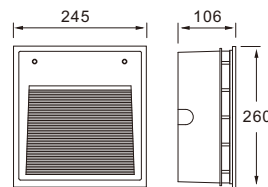

WR5260CAT/Q245