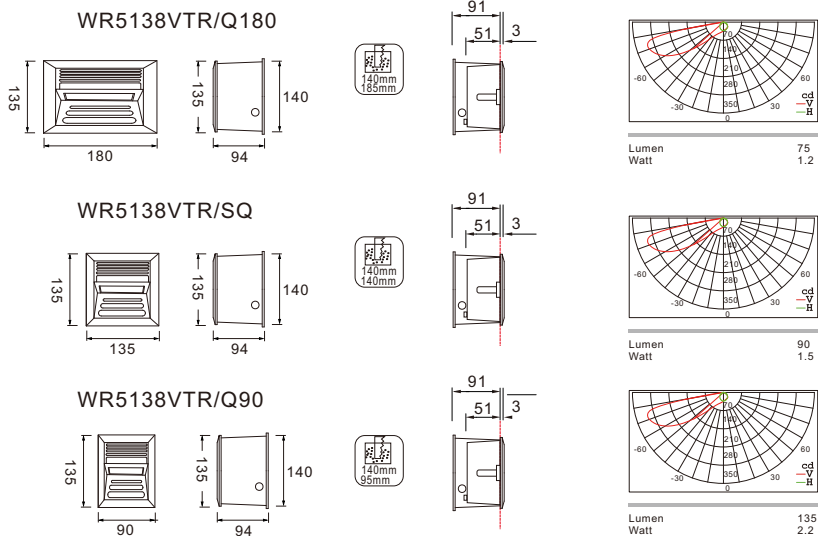

WALL RECESSED TYPE

- **LED Driver ex-cluded** 7

Item No.	Watt	LED	Kelvin	Luminous flux	Beam Angle	CRI	Input	Safety type
WR5138VTR/Q90	1.2W	SMD 15LEDs	3000K	75lm	100°	≥80	220-240V	IP65
WR5138VTR/SQ	1.5W	SMD 18LEDs	4000K	90lm				
WR5138VTR/Q180	2.2W	SMD 27LEDs		135lm				

Item No.	Watt	LED	Kelvin	Luminous flux	Beam Angle	CRI	Input	Safety type
WR7138VTR/Q90	3W	SMD 15LEDs	3000K	195lm	100°	≥80	220-240V	IP65
WR7138VTR/SQ	6W	SMD 12LEDs	4000K	390lm				
WR7138VTR/Q180	10W	SMD 20LEDs		650lm