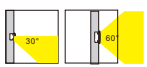

WALL RECESSED TYPE

Lumen 95
Watt 12