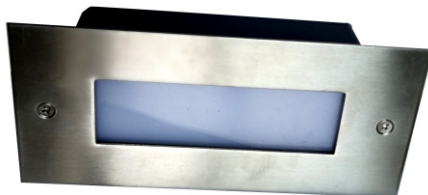

- **LED Driver included**
- **Application Picture**

■ **LED Type:**

- SMD 

**FEATURES:**

**WALL RECESSED TYPE**

■ **LED Driver included**

**5**

Lumen 400  
Watt 10