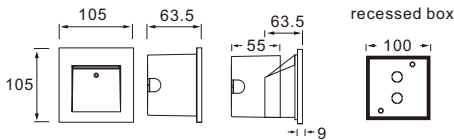

FEATURES:

WR5105BBX/SQ

Item No.	Watt	LED	Kelvin	Luminous flux	Beam Angle	CRI	Input	Safety type
WR5105BBX/SQ	5W	SMD 15LED	3000K or 4000K	140lm	36°	≥80	100-240V	IP54