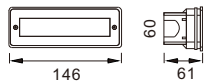

**LED Type:**

- SMD2835

**FEATURES:**

**WALL RECESSED TYPE**

WR7146SST/Q60

SMD18LED 1.5W

WR7196SST/Q70

SMD39LED 2.3W