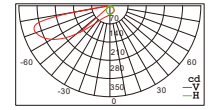

WR7100FOK/SQ

recessed box

Lumen Watt 140 5

Item No.	Watt	LED	Kelvin	Luminous flux	Beam Angle	CRI	Input	Safety type
WR7100FOK/SQ	5W	CREE 1LED	3000K or 4000K	140lm	36°	≥80	100-240V	IP54