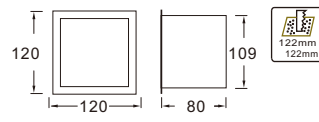

RECESSED BOX