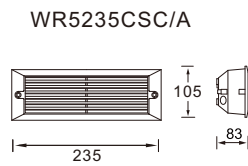

WALL RECESSED TYPE

Lumen Watt 25 1