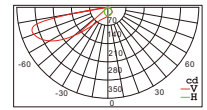

Lumen Watt 195 3.5

Item No.	Watt	LED	Kelvin	Luminous flux	Beam Angle	CRI	Input	Safety type
WR5205FRM/QA WR5205FRM/QB	3.5W	SMD 56LEDs	3000K or 4000K	136lm 195lm	135°	≥80	220-240V	IP65