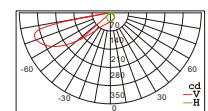

WR5090BDL/SQ

| Item No.     | Watt | LED       | Kelvin         | Luminous flux | Beam Angle | CRI | Input    | Safety type |
|--------------|------|-----------|----------------|---------------|------------|-----|----------|-------------|
| WR5090BDL/SQ | 3.5W | SMD22LEDs | 3000K or 4000K | 120lm         | ---°       | ≥80 | 220-240V | IP65        |
| WR5140BDL/SQ | 6W   | SMD40LEDs | 3000K or 4000K | 270lm         | ---°       | ≥80 | 220-240V | IP65        |