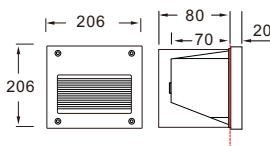

WR5206VSO/SQ