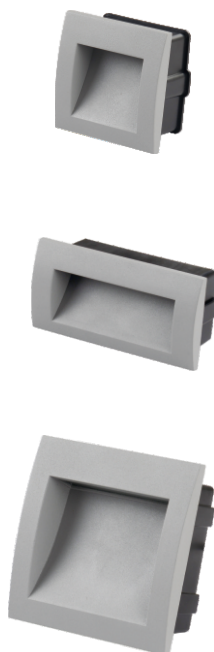

WALL RECESSED TYPE

LED Driver included

5

WR5090BOX/SQ

WR5140BOX.70

WR5140BOX/SQ

Item No.	Watt	LED	Kelvin	Luminous flux	Beam Angle	CRI	Input	Safety type
WR5090BOX/SQ	1W	SMD15LEDs	3000K	25lm	5°	≥80	220-240V	IP65
WR5160RYD/QA(QB)	3W	SMD15LEDs	or 4000K	90lm	5°			
WR5160RYD/QA(QB)	3W	SMD15LEDs		155lm	5°