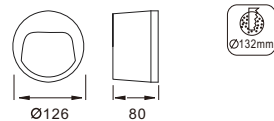

**LED Type:**

- SMD 2835

**WALL RECESSED TYPE**

- LED Driver included

5

WR5126RIG/R

WR5126RIG/SQ

| Item No.                    | Watt | LED        | Kelvin               | Luminous flux | Beam Angle | CRI | Input    | Safety type |
|-----------------------------|------|------------|----------------------|---------------|------------|-----|----------|-------------|
| WR9126RIG/R<br>WR9126RIG/SQ | 4W   | CREE 3LEDs | 3000K<br>or<br>4000K | 180lm         | 100°       | ≥80 | 100-240V | IP65        |