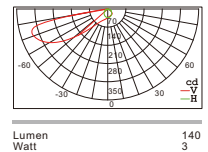

Recessed Box

Item No.	Watt	LED	Kelvin	Luminous flux	Beam Angle	CRI	Input	Safety type
WR5108RYD/Q76	3W	SMD15LEDs	or 3000K 4000K	140lm	---°	≥80	220-240V	IP65