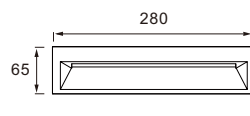

WR5280RYD/QA