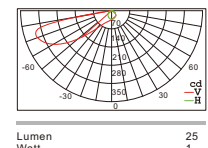

WR5090BOX/SQ