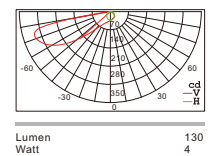

Item No.	Watt	LED	Kelvin	Luminous flux	Beam Angle	CRI	Input	Safety type
WR5140BDL/LQ70	4W	SMD40LEDs	3000K or 4000K	130lm	---°	≥80	220-240V	IP65