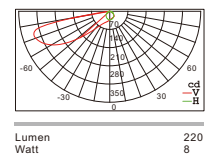

SMD 36LED8W