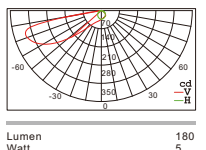

Item No.	Watt	LED	Kelvin	Luminous flux	Beam Angle	CRI	Input	Safety type
WR5160RYD/QA WR5160RYD/QB	5W	SMD20LEDs	3000K or 4000K	180lm	100°	≥80	220-240V	IP65