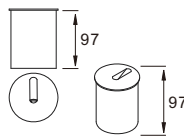

Lumen Watt 78 3

Item No.	Watt	LED	Kelvin	Luminous flux	Beam Angle	CRI	Input	Safety type
WR9080SFI/R0 WR9080SFI/R1	3W	CREE 1LED	3000K or 4000K	78lm	30°	≥80	100-240V	IP65