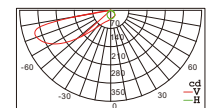

Lumen 400  
Watt 10

| Item No.      | Watt | LED        | Kelvin | Luminous flux | Beam Angle | CRI | Input     | Safety type   |
|---------------|------|------------|--------|---------------|------------|-----|-----------|---|
| WR5180LGS/Q80 | 6W   | SMD 21LEDs | 3000K  | 360lm         | 120°       | ≥80 | 110V/230V | IP65   |
| WR5210LGS/Q90 | 12W  | SMD 48LEDs | 4000K  | 600lm         |            |     |           |   |