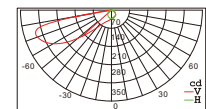

Lumen 180  
Watt 4

WR5210DME/Q75B

WR5210DME/Q75C

Lumen 180  
Watt 4

Lumen 180  
Watt 4

| Item No.       | Watt | LED       | Kelvin | Luminous flux | Beam Angle | CRI | Input    | Safety type |
|----------------|------|-----------|--------|---------------|------------|-----|----------|-------------|
| WR5210DME/Q75A | 10W  | SMD 20LED | 3000K  | 350lm         | 37°        | ≥80 | 100-240V | IP65        |
| WR5210DME/Q75B | 6W   | SMD6LED   | 4000K  | 258.6lm       | 55.45°     |     |          |             |
| WR5210DME/Q75C | 10W  | SMD 20LED |        | 350lm         | 37°        |     |          |             |