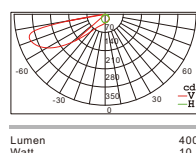

WR5280RYD/QA

WR5280RYD/QB

| Item No.                     | Watt | LED       | Kelvin               | Luminous flux | Beam Angle | CRI | Input    | Safety type |
|------------------------------|------|-----------|----------------------|---------------|------------|-----|----------|-------------|
| WR5280RYD/QA<br>WR5280RYD/QB | 10W  | SMD30LEDs | 3000K<br>or<br>4000K | 400lm         | 100°       | ≥80 | 220-240V | IP65        |