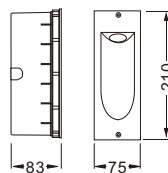

Lumen 180
Watt 4