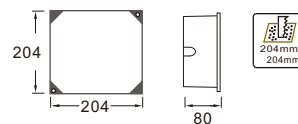

RECESSED BOX