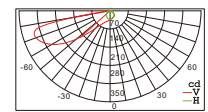

Lumen Watt 180 4

Item No.	Watt	LED	Kelvin	Luminous flux	Beam Angle	CRI	Input	Safety type
WR5210DME/Q75A WR5210DME/Q75B WR5210DME/Q75C	3W	SMD 12LED	3000K or 4000K	105lm	37°	≥80	100-130V 220-240V	IP65