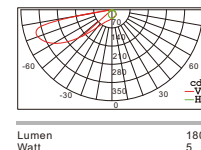

RIYAD-II

IP65

MATERIALS/FINISHES:

- Body in die cast aluminum
- Powder coated for outdoor use
- Diffuser in Prismatic temper glass
- Silicon rubber gasket
- LED driver certified CE/SAA

LED Color:
3000K/4000K

- 3000K
- 4000K

Diffuser Material:

Prismatic temper glass

Outlook Color:

1. Black
   - Light Grey
   - Silver Grey
   - Dark Grey
   - White
2. RAL9005
   RAL7047
   RAL9006
   RAL7012
   RAL9016

LED & Drivers:

- **LED Driver included**
- **Application Picture**

LED Type:

- SMD 2835

FEATURES:

WALL RECESSED TYPE

WR5160RYD/QA

Item No.	Watt	LED	Kelvin	Luminous flux	Beam Angle	CRI	Input	Safety type
WR5160RYD/QA WR5160RYD/QB	5W	SMD20LEDs	3000K or 4000K	180lm	100°	≥80	220-240V	IP65

Item No.	Watt	LED	Kelvin	Luminous flux	Beam Angle	CRI	Input	Safety type
WR5280RYD/QA WR5280RYD/QB	10W	SMD30LEDs	3000K or 4000K	400lm	100°	≥80	220-240V	IP65