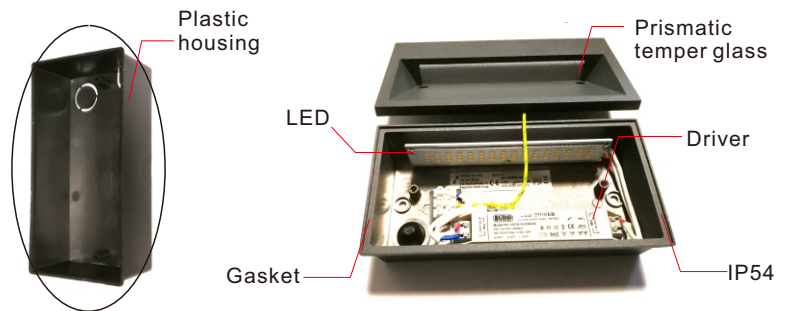

## FEATURES:

WR5204BRX.106

| Item No.      | Watt | LED       | Kelvin         | Luminous flux | Beam Angle | CRI | Input    | Safety type |
|---------------|------|-----------|----------------|---------------|------------|-----|----------|-------------|
| WR5204BBX.106 | 10W  | SMD 48LED | 3000K or 4000K | 377.29 lm     | 78.9°      | ≥80 | 220-240V | IP54        |