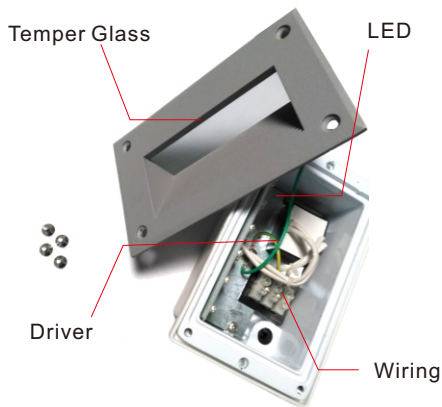

BOVEY

MATERIALS/FINISHES:

- Body in extruded aluminum
- Powder coated for outdoor use
- Diffuser in Frost temper glass
- Silicon rubber gasket
- LED driver certified CE/SAA

Diffuser Material:

Prismatic temper glass

Outlook Color:

1. Black
   - Light Grey
   - Silver Grey
   - Dark Grey
   - White
2. RAL9005   RAL7047   RAL9006   RAL7012   RAL9016

FEATURES:

LED & Drivers:

- LED Driver included
- Application Picture