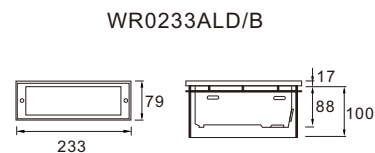

Lumen 48
Watt 12