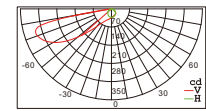

Lumen Watt 78 3

Item No.	Watt	LED	Kelvin	Luminous flux	Beam Angle	CRI	Input	Safety type
WR9080SFI/R0 WR9080SFI/R1	3W	CREE 1LED	3000K or 4000K	78lm	30°	≥80	100-240V	IP65