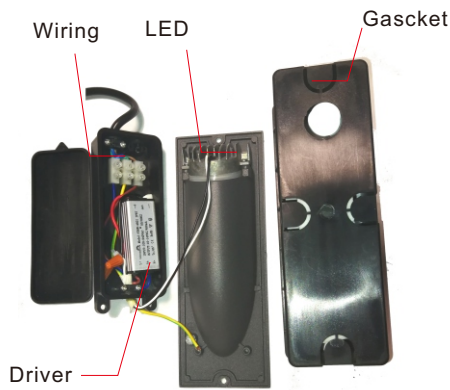

**LED & Drivers:**

- **LED Driver included**
- **Application Picture**

■ **LED Type:**

- SMD 2835

**WALL RECESSED TYPE**

■ **LED Driver included**

**5**

WR5210DME/Q75A