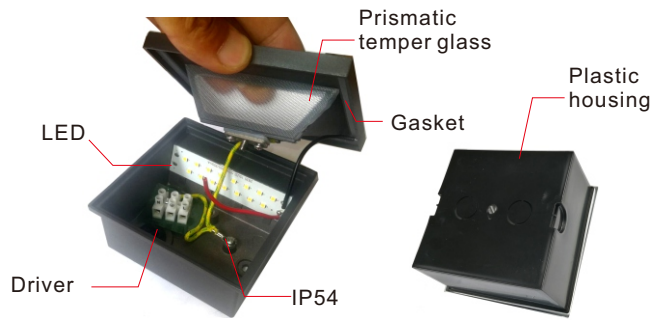

## FEATURES:

WR5105BBX/SQ

| Item No.     | Watt | LED       | Kelvin         | Luminous flux | Beam Angle | CRI | Input    | Safety type |
|--------------|------|-----------|----------------|---------------|------------|-----|----------|-------------|
| WR5105BBX/SQ | 5W   | SMD 15LED | 3000K or 4000K | 140lm         | 36°        | ≥80 | 100-240V | IP54        |