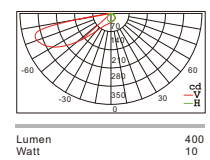

WR5280RYD/QA

WR5280RYD/QB

| Item No.                     | Watt | LED       | Kelvin               | Luminous flux | Beam Angle | CRI | Input    | Safety type |
|------------------------------|------|-----------|----------------------|---------------|------------|-----|----------|-------------|
| WR5280RYD/QA<br>WR5280RYD/QB | 10W  | SMD30LEDs | 3000K<br>or<br>4000K | 400lm         | 100°       | ≥80 | 220-240V | IP65        |