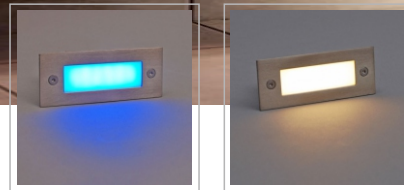

SPRING

MATERIALS/FINISHES:

- Body in extruded aluminum
- Powder coated for outdoor use
- Diffuser in Frost PC/Temper glass
- Silicon rubber gasket
- LED driver certified CE/SAA

LED Color:
3000K/4000K

- 3000K
- 4000K

Diffuser Material:

Frost PC/PMMA
Frost temper glass

Outlook Color:

Stainless steel 304

LED & Drivers:

■ **LED Driver included**

■ **Application Picture**

■ **LED Type:**

- SMD