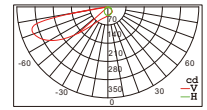

## WALL RECESSED TYPE

■ LED Driver ex-cluded **7**

WR5123FRM/QA

WR5123FRM/QB

Lumen Watt 42 1.5

Lumen Watt 75 1.5

| Item No.                     | Watt | LED        | Kelvin               | Luminous flux | Beam Angle | CRI | Input    | Safety type |
|------------------------------|------|------------|----------------------|---------------|------------|-----|----------|-------------|
| WR5123FRM/QA<br>WR5123FRM/QB | 1.5W | SMD 12LEDs | 3000K<br>or<br>4000K | 42lm<br>75lm  | 135°       | ≥80 | 220-240V | IP65        |