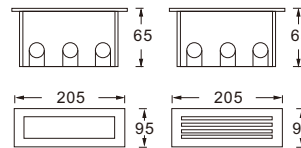

Lumen Watt 136 3.5