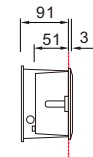

**LED & Drivers:**

- LED Driver included
- Application Picture

- LED Type:  
• SMD 2835

**WALL RECESSED TYPE**

| ITEM NO.       | A   | A1  | B   | C  |
|----------------|-----|-----|-----|----|
| WR5234VTR/Q90  | 230 | 234 | 90  | 94 |
| WR5234VTR/Q140 | 230 | 234 | 140 | 94 |
| WR5234VTR/Q185 | 230 | 234 | 185 | 94 |