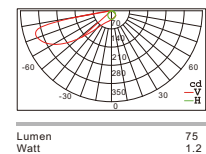

Item No.	Watt	LED	Kelvin	Luminous flux	Beam Angle	CRI	Input	Safety type
WR5126VTR/R WR5126VTR/SQ	1.2W	SMD 14LEDs	3000K or 4000K	75lm	100°	≥80	100-240V	IP65