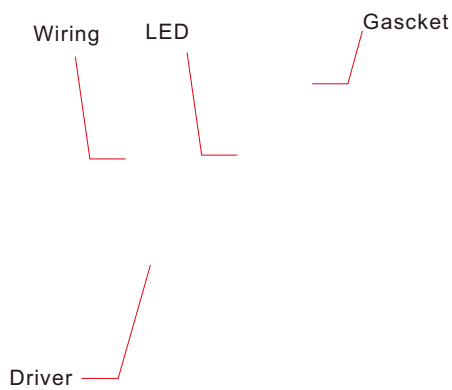

TOKYO

IP65

MATERIALS/FINISHES:

- Body in die cast aluminum
- Powder coated for outdoor use
- Diffuser in Clear PC/Glass
- Silicon rubber gasket
- LED driver certified CE/SAA

LED Color:

3000K/4000K

- 3000K
- 4000K

Diffuser Material:

Clear PC/PMMA
Frost glass

Outlook Color:

1. Black
   - Light Grey
   - Silver Grey
   - Dark Grey
   - White
2. RAL9005   RAL7047   RAL9006   RAL7012   RAL9016

FEATURES:

LED & Drivers:

- LED Driver included
- Application Picture