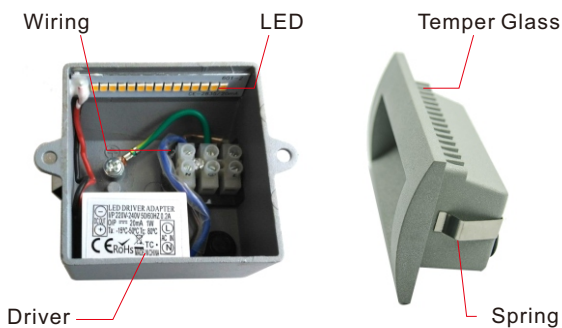

BOX

IP65

MATERIALS/FINISHES:

- Body in extruded aluminum
- Powder coated for outdoor use
- Diffuser in Prismatic temper glass
- Silicon rubber gasket
- LED driver certified CE/SAA

LED Color:
3000K/4000K

- 3000K
- 4000K

Diffuser Material:

Prismatic temper glass

Outlook Color:

1. Black
   - Light Grey
   - Silver Grey
   - Dark Grey
   - White
3. RAL9005   RAL7047   RAL9006   RAL7012   RAL9016

LED & Drivers:

- LED Driver included
- Application Picture

LED Type:

- SMD 2835

FEATURES: