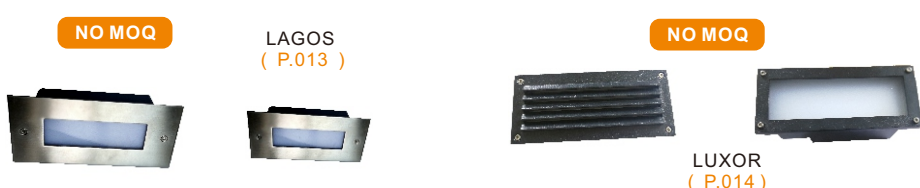

1.2. WALL RECESSED LIGHT .AL: (P.001 - P.013)

INDEX. A

INDEX. B

INDEX. C

INDEX. D

INDEX. F

INDEX. H

INDEX. L