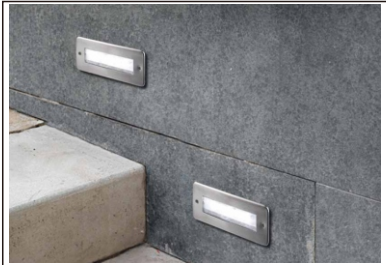

SEASTAR

IP68

7

MATERIALS/FINISHES:

- Body in extruded aluminum
- Powder coated for outdoor use
- Diffuser in Frost PC/PMMA
- Silicon rubber gasket
- LED driver certified CE/SAA

LED Color:
3000K/4000K

- 3000K
- 4000K

Diffuser Material:

- Clear PC/PMMA

Outlook Color:

- Stainless steel

LED & Drivers:

LED Driver included

Application Picture

LED Type:

- SMD2835

FEATURES:

WALL RECESSED TYPE

Item No.	Watt	LED	Kelvin	Luminous flux	Beam Angle	CRI	Input	Safety type
WR7146SST/Q60	1.5W	CREE18LEDs	3000K	60lm	120°	≥80	110V/230V	IP68
WR7196SST/Q70	2.3W	CREE39LEDs	4000K	130lm	120°	≥80	110V/230V	IP68