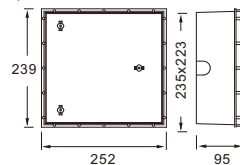

Recessed Box