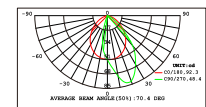

**LED & Drivers:**

- LED Driver included
- Application Picture

- LED Type:  
• SMD 72LEDs

**WALL RECESSED TYPE**

- LED Driver included **5**

WR5190LUX/Q78A

Lumen 280  
Watt 15

WR5190LUX/Q78B