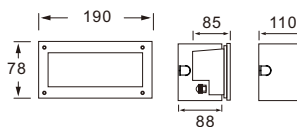

**LED & Drivers:**

- LED Driver included
- Application Picture

- LED Type:  
• SMD 72LEDs

**WALL RECESSED TYPE**

- LED Driver included **5**

WR5190LUX/Q78A

Lumen 280  
Watt 15

WR5190LUX/Q78B