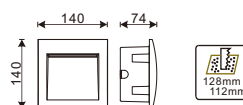

WR5140BOX/SQ