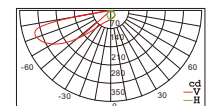

WR5111SPR/Q44A  
WR5170SPR/Q68A

WR5111SPR/Q44B  
WR5170SPR/Q68B

Lumen Watt  
400  
10

Lumen Watt  
400  
10

| Item No.          | Watt | LED        | Kelvin   | Luminous flux | Beam Angle | CRI | Input     | Safety type |
|-------------------|------|------------|----------|---------------|------------|-----|-----------|-------------|
| WR7110SPR/Q44A(B) | 1W   | SMD 12LEDs | 3000K    | 60lm          | 120°       | ≥80 | 110V/230V | IP54        |
| WR7170SPR/Q68A(B) | 1.5W | SMD 16LEDs | or 4000K | 90lm          |            |     |           |             |