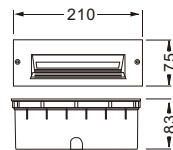

WR5210DME/Q75A

Lumen 180
Watt 4