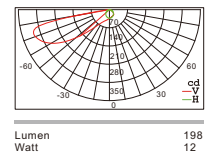

VERSO.SQ

MATERIALS/FINISHES:

- Body in extruded aluminum
- Powder coated for outdoor use
- Diffuser in Frost temper glass
- Silicon rubber gasket
- LED driver certified CE/SAA

LED Color:
3000K/4000K

- 3000K
- 4000K

Diffuser Material:

Prismatic temper glass

Outlook Color:

- Black
- Light Grey
- Silver Grey
- Dark Grey
- White

LED & Drivers:

- LED Driver included
- Application Picture

- LED Type:
  • SMD 2835

FEATURES:

WALL RECESSED TYPE

- LED Driver included

5

RECESSED BOX

Item No.	Watt	LED	Kelvin	Luminous flux	Beam Angle	CRI	Input	Safety type
WR5206VSO/SQ	6W	SMD2835	or 3000K 4000K	160.9lm	46.4°	≥80	110V/230V	IP65

Item No.	Watt	LED	Kelvin	Luminous flux	Beam Angle	CRI	Input	Safety type
WR5206VSO/SQ	12W	SMD2835	or 3000K 4000K	194.14lm	46.4°	≥80	110V/230V	IP65

Item No.	Luminaire	Length Max.	Socket	Beam Angle	Input	Safety type	Certification
WR0206VSO/SQ	CFL/LED	L=150mm	1*E27/G24q	71°	110V/240V	IP65