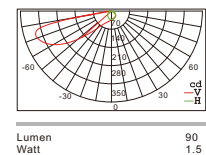

**LED & Drivers:**

- LED Driver included
- Application Picture

- LED Type:  
• SMD 2835

**WALL RECESSED TYPE**

| ITEM NO.       | A   | A1  | B   | C  |
|----------------|-----|-----|-----|----|
| WR5234VTR/Q90  | 230 | 234 | 90  | 94 |
| WR5234VTR/Q140 | 230 | 234 | 140 | 94 |
| WR5234VTR/Q185 | 230 | 234 | 185 | 94 |