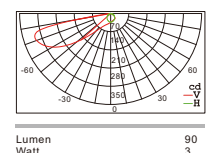

WR5140BOX.70