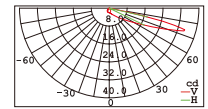

WR9233FAM

recessed box