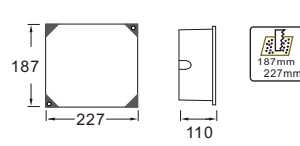

RECESSED BOX

Lumen Watt 198 12