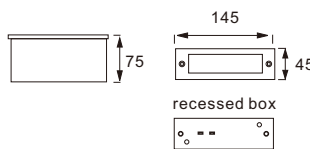

## WALL RECESSED TYPE

- **LED Driver ex-cluded**

WR7145SLT/Q45A

SMD 12LED 1W

WR7145SLT/Q45B

SMD 12LED 1W

| Item No.                         | Watt | LED       | Kelvin            | Luminous flux | Beam Angle  | CRI | Input     | Safety type |
|----------------------------------|------|-----------|-------------------|---------------|-------------|-----|-----------|-------------|
| WR7145SLT/Q45A<br>WR7145SLT/Q45B | 1W   | SMD 12LED | or 3000K<br>4000K | 60lm          | 36°<br>120° | ≥80 | 110V/230V | IP54        |