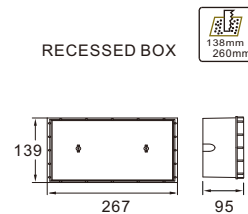

RECESSED BOX