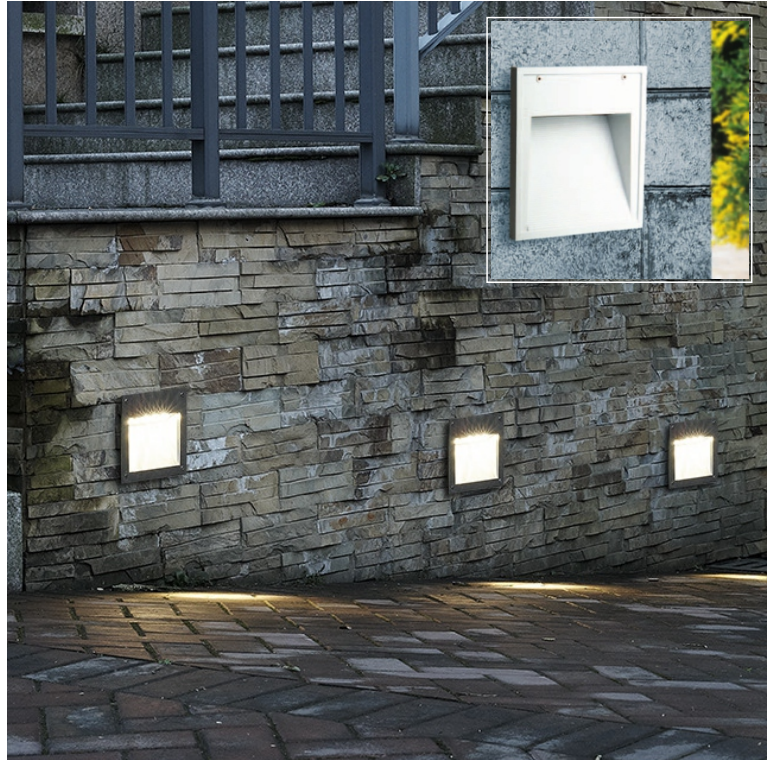

CATANIA

MATERIALS/FINISHES:

- Body in extruded aluminum
- Powder coated for outdoor use
- Diffuser in Prismatic temper glass
- Silicon rubber gasket
- LED driver certified CE/SAA

LED Color:

- 3000K
- 4000K

Diffuser Material:

Prismatic temper glass

Outlook Color:

1. Black
   - Light Grey
   - Silver Grey
   - Dark Grey
   - White
2. RAL9005   RAL7047   RAL9006   RAL7012   RAL9016

LED & Drivers:

- LED Driver included
- Application Picture

- LED Type:
- SMD 2835