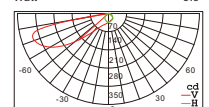

Lumen 195
Watt 3.5

Item No.	Watt	LED	Kelvin	Luminous flux	Beam Angle	CRI	Input	Safety type
WR5135FRM/SQA WR5135FRM/SQB	3.5W	SMD 56LEDs	or 3000K 4000K	136lm 195lm	135°	≥80	220-240V	IP65