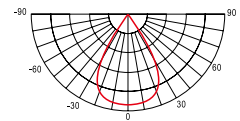

**LED Type:**

- SMD2835

**FEATURES:**

**WALL RECESSED TYPE**

WR7146SST/Q60

SMD18LED 1.5W

WR7196SST/Q70

SMD39LED 2.3W