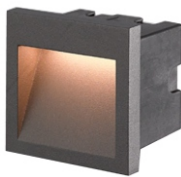

WR5090TKO/SQ