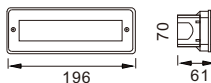

**LED Type:**

- SMD2835

**FEATURES:**

**WALL RECESSED TYPE**

WR7146SST/Q60

SMD18LED 1.5W

WR7196SST/Q70

SMD39LED 2.3W