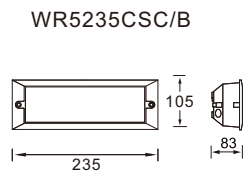

Lumen Watt 25 1