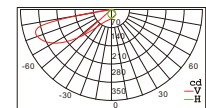

Lumen 180  
Watt 4

WR5210DME/Q75B

WR5210DME/Q75C

Lumen 180  
Watt 4

Lumen 180  
Watt 4

| Item No.       | Watt | LED       | Kelvin | Luminous flux | Beam Angle | CRI | Input    | Safety type |
|----------------|------|-----------|--------|---------------|------------|-----|----------|-------------|
| WR5210DME/Q75A | 10W  | SMD 20LED | 3000K  | 350lm         | 37°        | ≥80 | 100-240V | IP65        |
| WR5210DME/Q75B | 6W   | SMD6LED   | 4000K  | 258.6lm       | 55.45°     |     |          |             |
| WR5210DME/Q75C | 10W  | SMD 20LED |        | 350lm         | 37°        |     |          |             |