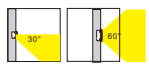

WALL RECESSED TYPE

Lumen Watt 25 1