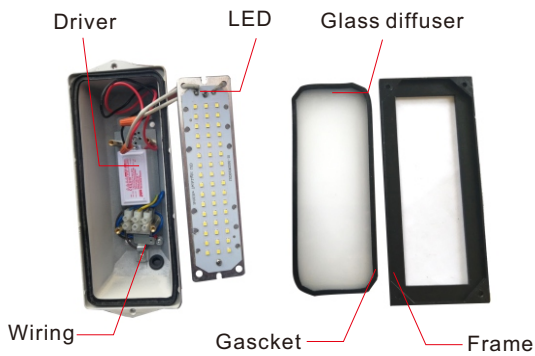

■ LED Driver included

■ LED Type:

- SMD 2835

■ Application Picture

**FEATURES:**

**WALL RECESSED TYPE**

Lumen Watt 25 1

Lumen Watt 25 1

Lumen Watt 155 3

■ LED Driver included **5**

| Item No.    | Watt | LED        | Kelvin | Luminous flux | Beam Angle | CRI | Input    | Safety type |
|-------------|------|------------|--------|---------------|------------|-----|----------|-------------|
| WR5235CSC/A | 12W  | SMD 48LEDs | 3000K  | 95lm          | 70.4°      | ≥80 | 100-240V | IP54        |
| WR5235CSC/B |      |            | 4000K  | 408lm         | 76.3°      |     |          |             |
| WR5235CSC/C |      |            |        | 408lm         | 76.3°      |     |          |             |