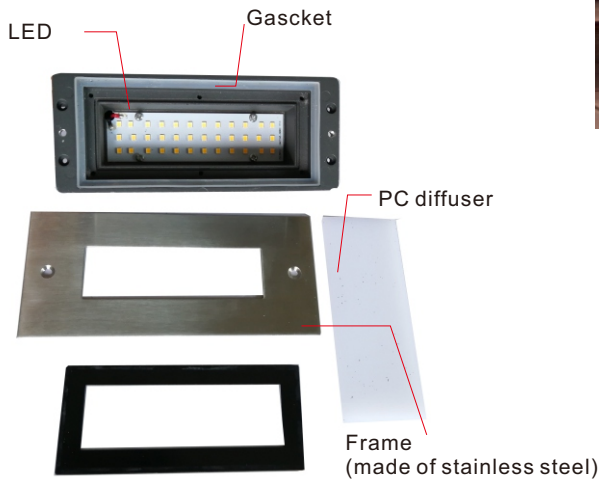

- **LED Driver included**
- **Application Picture**

■ **LED Type:**

- SMD 

**FEATURES:**

**WALL RECESSED TYPE**

■ **LED Driver included**

**5**

Lumen 400  
Watt 10