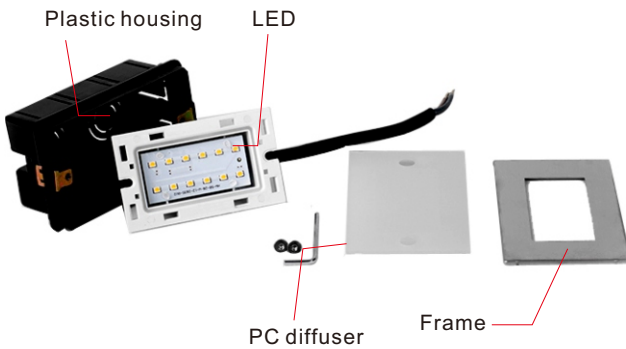

WALL RECESSED TYPE

■ LED Driver ex-cluded **7**

Lumen Watt 42 1.5

Lumen Watt 75 1.5

Item No.	Watt	LED	Kelvin	Luminous flux	Beam Angle	CRI	Input	Safety type
WR5123FRM/QA WR5123FRM/QB	1.5W	SMD 12LEDs	3000K or 4000K	42lm 75lm	135°	≥80	220-240V	IP65

Lumen Watt 136 3.5

Lumen Watt 195 3.5

Item No.	Watt	LED	Kelvin	Luminous flux	Beam Angle	CRI	Input	Safety type
WR5205FRM/QA WR5205FRM/QB	3.5W	SMD 56LEDs	3000K or 4000K	136lm 195lm	135°	≥80	220-240V	IP65