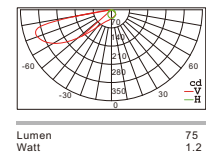

VICTORIA126

IP65

7

MATERIALS/FINISHES:

- Body in die cast aluminum
- Powder coated for outdoor use
- Diffuser in Frost PC
- Silicon rubber gasket
- LED driver certified CE/SAA

LED Color:
3000K/4000K

- 3000K
- 4000K

Diffuser Material:
Clear PC diffuser

Outlook Color:

1. Black
   - Light Grey
   - Silver Grey
   - Dark Grey
   - White
2. RAL9005
   RAL7047
   RAL9006
   RAL7012
   RAL9016

LED & Drivers:

- **LED Driver included**
- **Application Picture**

- **LED Type:**
  • SMD 2835

FEATURES:

WALL RECESSED TYPE

- **LED Driver ex-cluded**

Item No.	Watt	LED	Kelvin	Luminous flux	Beam Angle	CRI	Input	Safety type
WR5126VTR/R WR5126VTR/SQ	1.2W	SMD 14LEDs	3000K or 4000K	75lm	100°	≥80	100-240V	IP65