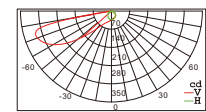

WR9080SFI/SQ0

WR9080SFI/SQ1

WR5080SFI/SQ

Lumen Watt 78 3

| Item No.                       | Watt | LED       | Kelvin               | Luminous flux | Beam Angle | CRI | Input    | Safety type |
|--------------------------------|------|-----------|----------------------|---------------|------------|-----|----------|-------------|
| WR9080SFI/SQ0<br>WR9080SFI/SQ1 | 3W   | CREE 1LED | 3000K<br>or<br>4000K | 78lm          | 30°        | ≥80 | 100-240V | IP65        |