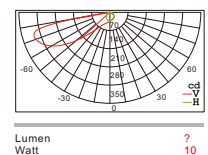

## FEATURES:

WR5204BRX.106

| Item No.      | Watt | LED       | Kelvin         | Luminous flux | Beam Angle | CRI | Input    | Safety type |
|---------------|------|-----------|----------------|---------------|------------|-----|----------|-------------|
| WR5204BBX.106 | 10W  | SMD 48LED | 3000K or 4000K | 377.29 lm     | 78.9°      | ≥80 | 220-240V | IP54        |