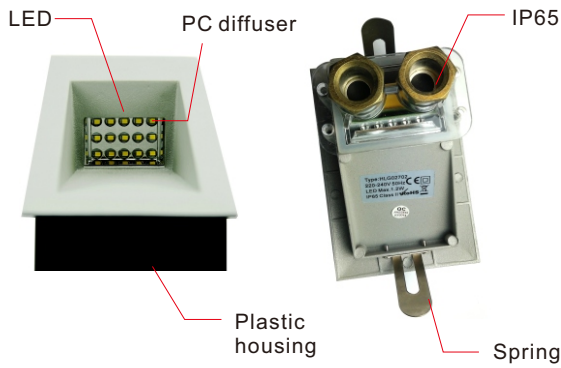

VICTORIA138

IP65

7

MATERIALS/FINISHES:

- Body in die cast aluminum
- Powder coated for outdoor use
- Diffuser in Frost PC
- Silicon rubber gasket
- LED driver certified CE/SAA

LED Color:
3000K/4000K

- 3000K
- 4000K

Diffuser Material:
Clear PC diffuser

Outlook Color:

1. Black
   - Light Grey
   - Silver Grey
   - Dark Grey
   - White
2. RAL9005   RAL7047   RAL9006   RAL7012   RAL9016

LED & Drivers:

- **LED Driver included**
- **Application Picture**

- **LED Type:**
  • SMD 2835

FEATURES:

WALL RECESSED TYPE

- **LED Driver ex-cluded** 7

Item No.	Watt	LED	Kelvin	Luminous flux	Beam Angle	CRI	Input	Safety type
WR5138VTR/Q90	1.2W	SMD 15LEDs	3000K	75lm	100°	≥80	220-240V	IP65
WR5138VTR/SQ	1.5W	SMD 18LEDs	4000K	90lm				
WR5138VTR/Q180	2.2W	SMD 27LEDs		135lm				

Item No.	Watt	LED	Kelvin	Luminous flux	Beam Angle	CRI	Input	Safety type
WR7138VTR/Q90	3W	SMD 15LEDs	3000K	195lm	100°	≥80	220-240V	IP65
WR7138VTR/SQ	6W	SMD 12LEDs	4000K	390lm				
WR7138VTR/Q180	10W	SMD 20LEDs		650lm