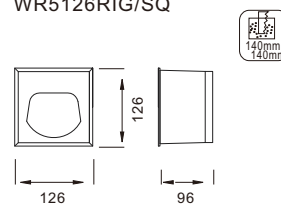

**LED Type:**

- SMD 2835

**WALL RECESSED TYPE**

- LED Driver included

5

WR5126RIG/R

WR5126RIG/SQ

| Item No.                    | Watt | LED        | Kelvin               | Luminous flux | Beam Angle | CRI | Input    | Safety type |
|-----------------------------|------|------------|----------------------|---------------|------------|-----|----------|-------------|
| WR9126RIG/R<br>WR9126RIG/SQ | 4W   | CREE 3LEDs | 3000K<br>or<br>4000K | 180lm         | 100°       | ≥80 | 100-240V | IP65        |