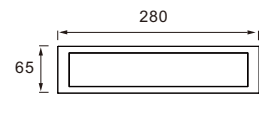

WR5280RYD/QB