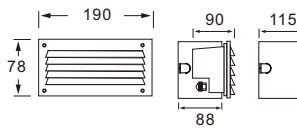

**LED & Drivers:**

- LED Driver included
- Application Picture

- LED Type:  
• SMD 72LEDs

**WALL RECESSED TYPE**

- LED Driver included **5**

WR5190LUX/Q78A

Lumen 280  
Watt 15

WR5190LUX/Q78B