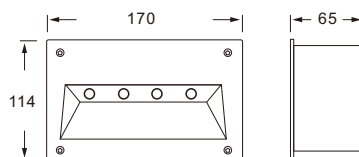

HOVA

IP65

MATERIALS/FINISHES:

- Body in extruded aluminum
- Powder coated for outdoor use
- Diffuser in Clear temper glass
- Silicon rubber gasket
- LED driver certified CE/SAA

LED Color:
3000K/4000K

- 3000K
- 4000K

Diffuser Material:
Clear Temper glass

Outlook Color:

1. Black
   - Light Grey
   - Silver Grey
   - Dark Grey
   - White
2. RAL9005   RAL7047   RAL9006   RAL7012   RAL9016

FEATURES:

LED & Drivers:

- **LED Driver included**
- **Application Picture**

- **LED Type:**
  • CREE 1*2W

WALL RECESSED TYPE

WR9170HOV

Item No.	Watt	LED	Kelvin	Luminous flux	Beam Angle	CRI	Input	Safety type
WR9114HOV/SQ	2*2W	CREE2LEDs	3000K	169lm	29°	≥80	110V/230V	IP65
WR9170HOV	4*2W	CREE4LEDs	4000K	327lm	31°