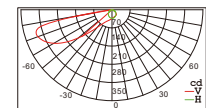

Lumen Watt 155 3

■ LED Driver included **5**

| Item No.    | Watt | LED        | Kelvin | Luminous flux | Beam Angle | CRI | Input    | Safety type |
|-------------|------|------------|--------|---------------|------------|-----|----------|-------------|
| WR5235CSC/A | 12W  | SMD 48LEDs | 3000K  | 95lm          | 70.4°      | ≥80 | 100-240V | IP54        |
| WR5235CSC/B |      |            | 4000K  | 408lm         | 76.3°      |     |          |             |
| WR5235CSC/C |      |            |        | 408lm         | 76.3°      |     |          |             |