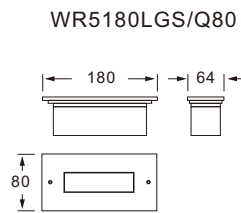

- **LED Driver included**
- **Application Picture**

■ **LED Type:**

- SMD 

**FEATURES:**

**WALL RECESSED TYPE**

■ **LED Driver included**

**5**

Lumen 400  
Watt 10