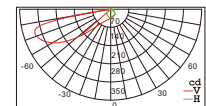

WALL RECESSED TYPE

■ **LED Driver included**

5

Lumen 400
Watt 10