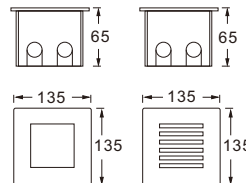

Lumen 136
Watt 3.5