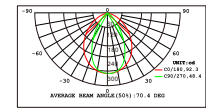

Lumen Watt 25 1