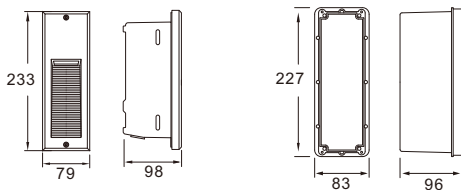

FEATURES:

WR9233FAM

recessed box

Lumen Watt 140 1*3

h(m)	Eavg(lx)	Emax(lx)	D(m)
1	2.036	2.182	0.23
2	0.5091	0.5456	0.45
3	0.2263	0.2425	0.68
4	0.1273	0.1364	0.9
5	0.0815	0.0873	1.13

Item No.	Watt	LED	Kelvin	Luminous flux	Beam Angle	CRI	Input	Safety type
WR9233FAM	3W	CREE 1LED	3000K or 4000K	140 lm	12.84°	≥80	100-240V	IP54