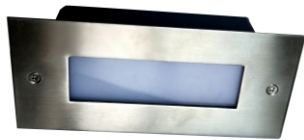

WALL RECESSED TYPE

■ **LED Driver included**

5

Lumen 400
Watt 10