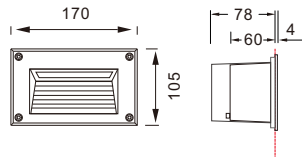

■ LED Driver included

5

WR5170BOV/QA

Item No.	Watt	LED	Kelvin	Luminous flux	Beam Angle	CRI	Input	Safety type
WR5170VSO/QA	6W	SMD2835	or 3000K 4000K	160.9lm	46.28°	80°	100-240V	IP54

Item No.	Luminaire	Length Max.	Socket	Beam Angle	Input	Safety type	Certification
WR0170VSO/Q.E27	CFL/LED	L=130mm	1*E27	31°	110V/240V	IP54	
WR0170VSO/Q.G24	CFL/LED	L=150mm	1*G24