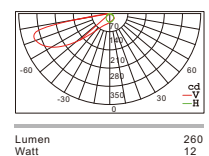

SMD 48LED 12W