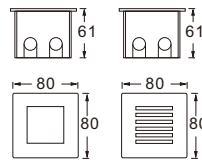

Lumen 42
Watt 1.5