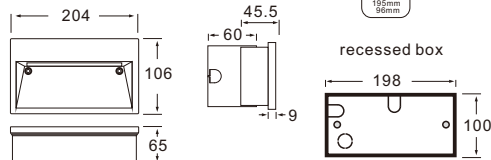

FEATURES:

WR5204BRX.106

Item No.	Watt	LED	Kelvin	Luminous flux	Beam Angle	CRI	Input	Safety type
WR5204BBX.106	10W	SMD 48LED	3000K or 4000K	377.29 lm	78.9°	≥80	220-240V	IP54