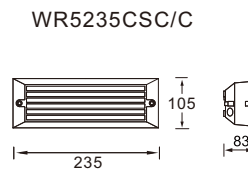

Lumen Watt 155 3

■ LED Driver included **5**

| Item No.    | Watt | LED        | Kelvin | Luminous flux | Beam Angle | CRI | Input    | Safety type |
|-------------|------|------------|--------|---------------|------------|-----|----------|-------------|
| WR5235CSC/A | 12W  | SMD 48LEDs | 3000K  | 95lm          | 70.4°      | ≥80 | 100-240V | IP54        |
| WR5235CSC/B |      |            | 4000K  | 408lm         | 76.3°      |     |          |             |
| WR5235CSC/C |      |            |        | 408lm         | 76.3°      |     |          |             |