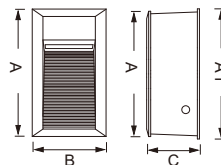

**LED & Drivers:**

- LED Driver included
- Application Picture

- LED Type:  
• SMD 2835

**WALL RECESSED TYPE**

| ITEM NO.       | A   | A1  | B   | C  |
|----------------|-----|-----|-----|----|
| WR5234VTR/Q90  | 230 | 234 | 90  | 94 |
| WR5234VTR/Q140 | 230 | 234 | 140 | 94 |
| WR5234VTR/Q185 | 230 | 234 | 185 | 94 |