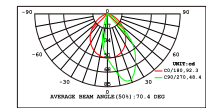

WALL RECESSED TYPE

Lumen Watt 25 1