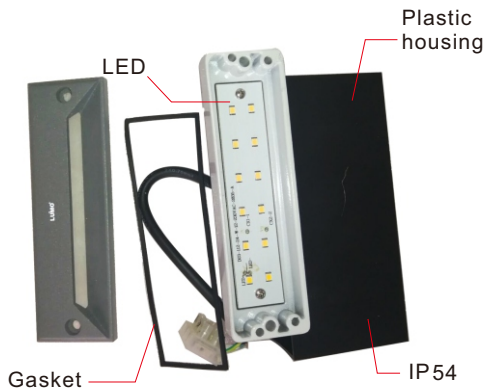

FEATURES:

WALL RECESSED TYPE

- **LED Driver ex-cluded**