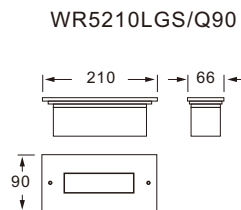

- **LED Driver included**
- **Application Picture**

■ **LED Type:**

- SMD 

**FEATURES:**

**WALL RECESSED TYPE**

■ **LED Driver included**

**5**

Lumen 400  
Watt 10