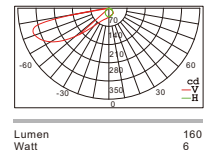

**LED Type:**

- SMD 2835

**WALL RECESSED TYPE**

■ LED Driver included

**5**

WR5170BOV/QA

| Item No.     | Watt | LED     | Kelvin            | Luminous flux | Beam Angle | CRI | Input    | Safety type |
|--------------|------|---------|-------------------|---------------|------------|-----|----------|-------------|
| WR5170VSO/QA | 6W   | SMD2835 | or 3000K<br>4000K | 160.9lm       | 46.28°     | 80° | 100-240V | IP54        |