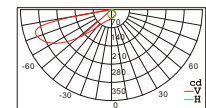

Lumen 180  
Watt 4

WR5210DME/Q75B

WR5210DME/Q75C

Lumen 180  
Watt 4

Lumen 180  
Watt 4

| Item No.       | Watt | LED       | Kelvin | Luminous flux | Beam Angle | CRI | Input    | Safety type |
|----------------|------|-----------|--------|---------------|------------|-----|----------|-------------|
| WR5210DME/Q75A | 10W  | SMD 20LED | 3000K  | 350lm         | 37°        | ≥80 | 100-240V | IP65        |
| WR5210DME/Q75B | 6W   | SMD6LED   | 4000K  | 258.6lm       | 55.45°     |     |          |             |
| WR5210DME/Q75C | 10W  | SMD 20LED |        | 350lm         | 37°        |     |          |             |