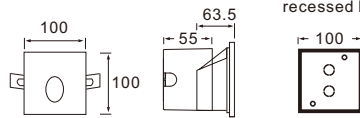

FEATURES:

WR7100FOK/SQ

recessed box

Lumen Watt 140 5

Item No.	Watt	LED	Kelvin	Luminous flux	Beam Angle	CRI	Input	Safety type
WR7100FOK/SQ	5W	CREE 1LED	3000K or 4000K	140lm	36°	≥80	100-240V	IP54