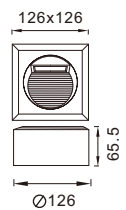

VICTORIA126

IP65

7

MATERIALS/FINISHES:

- Body in die cast aluminum
- Powder coated for outdoor use
- Diffuser in Frost PC
- Silicon rubber gasket
- LED driver certified CE/SAA

LED Color:
3000K/4000K

- 3000K
- 4000K

Diffuser Material:
Clear PC diffuser

Outlook Color:

1. Black
   - Light Grey
   - Silver Grey
   - Dark Grey
   - White
2. RAL9005
   RAL7047
   RAL9006
   RAL7012
   RAL9016

LED & Drivers:

- **LED Driver included**
- **Application Picture**

- **LED Type:**
  • SMD 2835

FEATURES:

WALL RECESSED TYPE

- **LED Driver ex-cluded**

Item No.	Watt	LED	Kelvin	Luminous flux	Beam Angle	CRI	Input	Safety type
WR5126VTR/R WR5126VTR/SQ	1.2W	SMD 14LEDs	3000K or 4000K	75lm	100°	≥80	100-240V	IP65