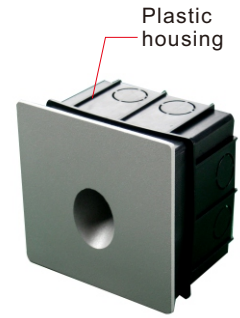

**FEATURES:**

WR7100FOK/SQ

recessed box

Lumen Watt 140 5

| Item No.     | Watt | LED       | Kelvin         | Luminous flux | Beam Angle | CRI | Input    | Safety type |
|--------------|------|-----------|----------------|---------------|------------|-----|----------|-------------|
| WR7100FOK/SQ | 5W   | CREE 1LED | 3000K or 4000K | 140lm         | 36°        | ≥80 | 100-240V | IP54        |