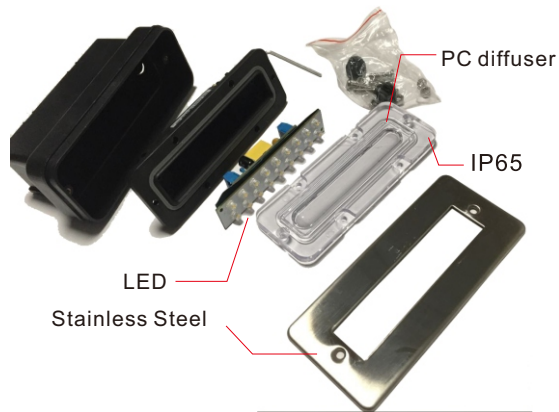

SEASTAR

IP68

7

MATERIALS/FINISHES:

- Body in extruded aluminum
- Powder coated for outdoor use
- Diffuser in Frost PC/PMMA
- Silicon rubber gasket
- LED driver certified CE/SAA

LED Color:
3000K/4000K

- 3000K
- 4000K

Diffuser Material:

- Clear PC/PMMA

Outlook Color:

- Stainless steel

LED & Drivers:

LED Driver included

Application Picture

LED Type:

- SMD2835

FEATURES:

WALL RECESSED TYPE

Item No.	Watt	LED	Kelvin	Luminous flux	Beam Angle	CRI	Input	Safety type
WR7146SST/Q60	1.5W	CREE18LEDs	3000K	60lm	120°	≥80	110V/230V	IP68
WR7196SST/Q70	2.3W	CREE39LEDs	4000K	130lm	120°	≥80	110V/230V	IP68