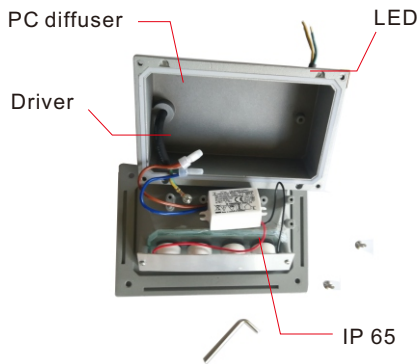

HOVA

IP65

MATERIALS/FINISHES:

- Body in extruded aluminum
- Powder coated for outdoor use
- Diffuser in Clear temper glass
- Silicon rubber gasket
- LED driver certified CE/SAA

LED Color:
3000K/4000K

- 3000K
- 4000K

Diffuser Material:
Clear Temper glass

Outlook Color:

1. Black
   - Light Grey
   - Silver Grey
   - Dark Grey
   - White
2. RAL9005   RAL7047   RAL9006   RAL7012   RAL9016

FEATURES: