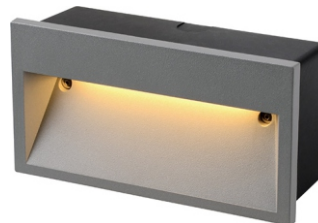

FEATURES:

WR5204BRX.106

Item No.	Watt	LED	Kelvin	Luminous flux	Beam Angle	CRI	Input	Safety type
WR5204BBX.106	10W	SMD 48LED	3000K or 4000K	377.29 lm	78.9°	≥80	220-240V	IP54