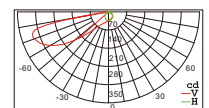

#### LED Driver ex-cluded 7

WR5080FRM/SQA

WR5080FRM/SQB

Lumen 42  
Watt 1.5

Lumen 75  
Watt 1.5

| Item No.                       | Watt | LED        | Kelvin            | Luminous flux | Beam Angle | CRI | Input    | Safety type |
|--------------------------------|------|------------|-------------------|---------------|------------|-----|----------|-------------|
| WR5080FRM/SQA<br>WR5080FRM/SQB | 1.5W | SMD 12LEDs | or 3000K<br>4000K | 42lm<br>75lm  | 135°       | ≥80 | 220-240V | IP65        |