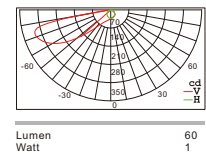

## WALL RECESSED TYPE

- **LED Driver ex-cluded**

WR7145SLT/Q45A

SMD 12LED 1W

WR7145SLT/Q45B

SMD 12LED 1W

| Item No.                         | Watt | LED       | Kelvin            | Luminous flux | Beam Angle  | CRI | Input     | Safety type |
|----------------------------------|------|-----------|-------------------|---------------|-------------|-----|-----------|-------------|
| WR7145SLT/Q45A<br>WR7145SLT/Q45B | 1W   | SMD 12LED | or 3000K<br>4000K | 60lm          | 36°<br>120° | ≥80 | 110V/230V | IP54        |