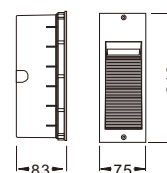

Lumen 180
Watt 4