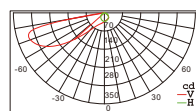

WR5090BDL/SQ

| Item No.     | Watt | LED       | Kelvin         | Luminous flux | Beam Angle | CRI | Input    | Safety type |
|--------------|------|-----------|----------------|---------------|------------|-----|----------|-------------|
| WR5090BDL/SQ | 3.5W | SMD22LEDs | 3000K or 4000K | 120lm         | ---°       | ≥80 | 220-240V | IP65        |
| WR5140BDL/SQ | 6W   | SMD40LEDs | 3000K or 4000K | 270lm         | ---°       | ≥80 | 220-240V | IP65        |