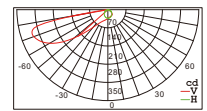

## WALL RECESSED TYPE

■ LED Driver ex-cluded **7**

WR5123FRM/QA

WR5123FRM/QB

Lumen Watt 42 1.5

Lumen Watt 75 1.5

| Item No.                     | Watt | LED        | Kelvin               | Luminous flux | Beam Angle | CRI | Input    | Safety type |
|------------------------------|------|------------|----------------------|---------------|------------|-----|----------|-------------|
| WR5123FRM/QA<br>WR5123FRM/QB | 1.5W | SMD 12LEDs | 3000K<br>or<br>4000K | 42lm<br>75lm  | 135°       | ≥80 | 220-240V | IP65        |