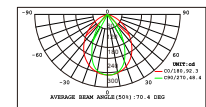

## WALL RECESSED TYPE

Lumen 95  
Watt 12

Lumen 48  
Watt 12

Lumen 48  
Watt 12

- LED Driver included

5

| Item No.    | Watt | LED        | Kelvin               | Luminous flux | Beam Angle | CRI | Input    | Safety type |
|-------------|------|------------|----------------------|---------------|------------|-----|----------|-------------|
| WR5233ALD/A | 12W  | SMD 48LEDs | 3000K<br>or<br>4000K | 95lm          | 70.4°      | ≥80 | 100-240V | IP54        |
| WR5233ALD/B |      |            |                      | 408lm         | 76.3°      |     |          |             |
| WR5233ALD/C |      |            |                      | 408lm         | 76.3°      |     |          |             |