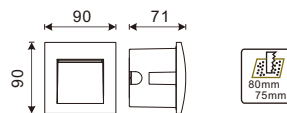

WR5090BOX/SQ