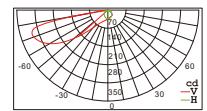

Lumen Watt 136 3.5