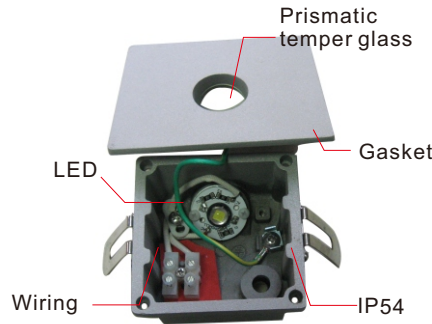

FOK

7

MATERIALS/FINISHES:

- Body in extruded aluminum
- Powder coated for outdoor use
- Diffuser in Prismatic temper glass
- Silicon rubber gasket
- LED driver certified CE/SAA

LED Color:
3000K/4000K

- 3000K
- 4000K

LED Driver ex-cluded

7

Diffuser Material:

Prismatic temper glass

Outlook Color:

1. Black
   - Light Grey
   - Silver Grey
   - Dark Grey
   - White
2. RAL9005   RAL7047   RAL9006   RAL7012   RAL9016