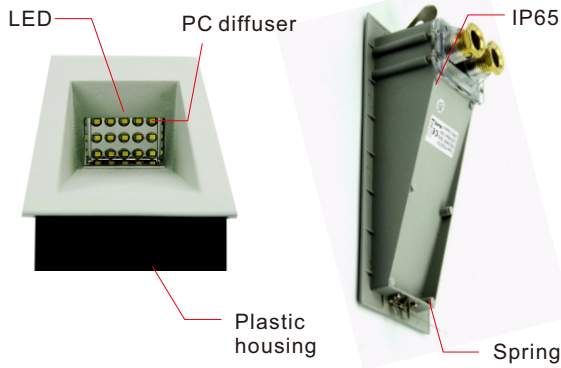

VICTORIA234

IP65

7

MATERIALS/FINISHES:

- Body in die cast aluminum
- Powder coated for outdoor use
- Diffuser in Frost PC
- Silicon rubber gasket
- LED driver certified CE/SAA

LED Color:
3000K/4000K

- 3000K
- 4000K

Diffuser Material:
Clear PC diffuser

Outlook Color:

1. Black
   - Light Grey
   - Silver Grey
   - Dark Grey
   - White
2. RAL9005
   RAL7047
   RAL9006
   RAL7012
   RAL9016

FEATURES: