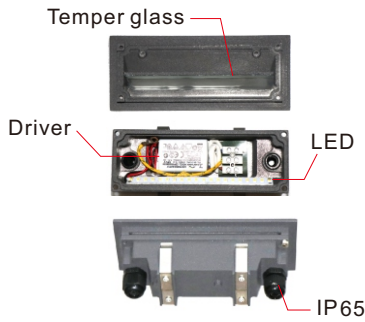

FEATURES:

WALL RECESSED TYPE

Item No.	Watt	LED	Kelvin	Luminous flux	Beam Angle	CRI	Input	Safety type
WR5160RYD/QA WR5160RYD/QB	5W	SMD20LEDs	3000K or 4000K	180lm	100°	≥80	220-240V	IP65

Item No.	Watt	LED	Kelvin	Luminous flux	Beam Angle	CRI	Input	Safety type
WR5280RYD/QA WR5280RYD/QB	10W	SMD30LEDs	3000K or 4000K	400lm	100°	≥80	220-240V	IP65