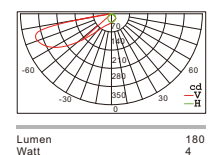

WR5126RIG/SQ

Item No.	Watt	LED	Kelvin	Luminous flux	Beam Angle	CRI	Input	Safety type
WR9126RIG/R WR9126RIG/SQ	4W	CREE 3LEDs	3000K or 4000K	180lm	100°	≥80	100-240V	IP65