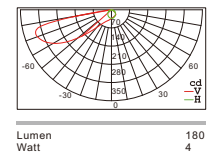

WR5126RIG/R