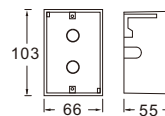

## WALL RECESSED TYPE

■ LED Driver included

5

WR5108RYD/Q76

Recessed Box

| Item No.      | Watt | LED       | Kelvin            | Luminous flux | Beam Angle | CRI | Input    | Safety type |
|---------------|------|-----------|-------------------|---------------|------------|-----|----------|-------------|
| WR5108RYD/Q76 | 3W   | SMD15LEDs | or 3000K<br>4000K | 140lm         | ---°       | ≥80 | 220-240V | IP65        |