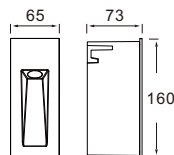

WR5160RYD/QC