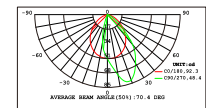

**LED & Drivers:**

- LED Driver included
- Application Picture

- LED Type:  
• SMD 72LEDs

**WALL RECESSED TYPE**

- LED Driver included **5**

WR5190LUX/Q78A

Lumen 280  
Watt 15

WR5190LUX/Q78B