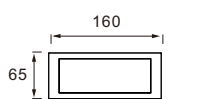

## WALL RECESSED TYPE

WR5160RYD/QA

WR5160RYD/QB

| Item No.                     | Watt | LED       | Kelvin               | Luminous flux | Beam Angle | CRI | Input    | Safety type |
|------------------------------|------|-----------|----------------------|---------------|------------|-----|----------|-------------|
| WR5160RYD/QA<br>WR5160RYD/QB | 5W   | SMD20LEDs | 3000K<br>or<br>4000K | 180lm         | 100°       | ≥80 | 220-240V | IP65        |