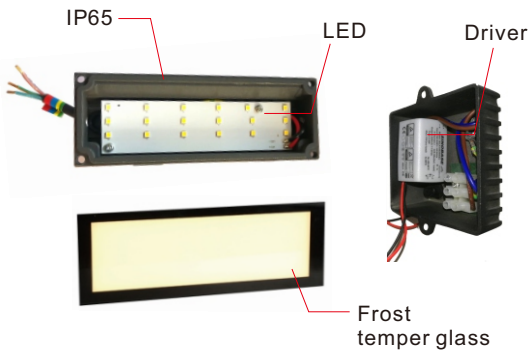

FEATURES:

WALL RECESSED TYPE

WR5140BDL/LQ70

Item No.	Watt	LED	Kelvin	Luminous flux	Beam Angle	CRI	Input	Safety type
WR5140BDL/LQ70	4W	SMD40LEDs	3000K or 4000K	130lm	---°	≥80	220-240V	IP65

WR5090BDL/SQ

Item No.	Watt	LED	Kelvin	Luminous flux	Beam Angle	CRI	Input	Safety type
WR5090BDL/SQ	3.5W	SMD22LEDs	3000K or 4000K	120lm	---°	≥80	220-240V	IP65
WR5140BDL/SQ	6W	SMD40LEDs	3000K or 4000K	270lm	---°	≥80	220-240V	IP65