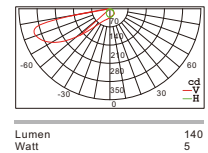

## FEATURES:

WR5105BBX/SQ

| Item No.     | Watt | LED       | Kelvin         | Luminous flux | Beam Angle | CRI | Input    | Safety type |
|--------------|------|-----------|----------------|---------------|------------|-----|----------|-------------|
| WR5105BBX/SQ | 5W   | SMD 15LED | 3000K or 4000K | 140lm         | 36°        | ≥80 | 100-240V | IP54        |