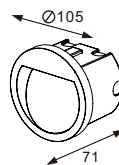

WALL RECESSED TYPE

- LED Driver included

5

WR5105TKO/R