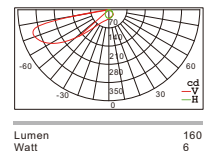

BOVEY

MATERIALS/FINISHES:

- Body in extruded aluminum
- Powder coated for outdoor use
- Diffuser in Frost temper glass
- Silicon rubber gasket
- LED driver certified CE/SAA

Diffuser Material:

Prismatic temper glass

Outlook Color:

1. Black
   - Light Grey
   - Silver Grey
   - Dark Grey
   - White
2. RAL9005   RAL7047   RAL9006   RAL7012   RAL9016

FEATURES:

LED & Drivers:

- LED Driver included
- Application Picture

LED Type:

- SMD 2835

WALL RECESSED TYPE

■ LED Driver included

5

Item No.	Watt	LED	Kelvin	Luminous flux	Beam Angle	CRI	Input	Safety type
WR5170VSO/QA	6W	SMD2835	or 3000K 4000K	160.9lm	46.28°	80°	100-240V	IP54

Item No.	Luminaire	Length Max.	Socket	Beam Angle	Input	Safety type	Certification
WR0170VSO/Q.E27	CFL/LED	L=130mm	1*E27	31°	110V/240V	IP54	
WR0170VSO/Q.G24	CFL/LED	L=150mm	1*G24				

WR5170BOV/QB

Item No.	Watt	LED	Kelvin	Luminous flux	Beam Angle	CRI	Input	Safety type
WR5170VSO/QB	3W	SMD2835	or 3000K 4000K	160.9lm	122.5°	80°	100-240V	IP54