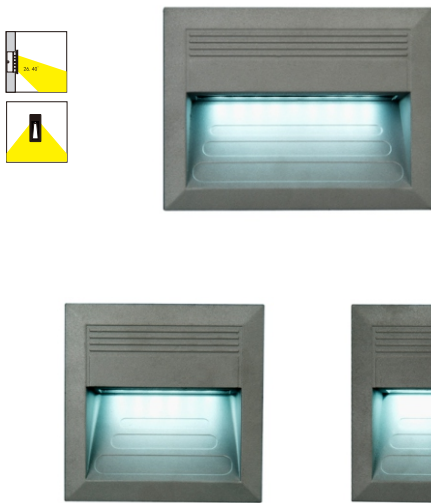

- **LED Driver included**
- **Application Picture**

- **LED Type:**  
• SMD 2835

**FEATURES:**

**WALL RECESSED TYPE**

- **LED Driver ex-cluded** 7

| Item No.       | Watt | LED        | Kelvin | Luminous flux | Beam Angle | CRI | Input    | Safety type |
|----------------|------|------------|--------|---------------|------------|-----|----------|-------------|
| WR5138VTR/Q90  | 1.2W | SMD 15LEDs | 3000K  | 75lm          | 100°       | ≥80 | 220-240V | IP65        |
| WR5138VTR/SQ   | 1.5W | SMD 18LEDs | 4000K  | 90lm          |            |     |          |             |
| WR5138VTR/Q180 | 2.2W | SMD 27LEDs |        | 135lm         |            |     |          |             |