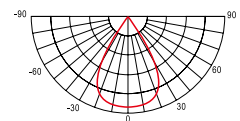

**LED Type:**

- SMD2835

**FEATURES:**

**WALL RECESSED TYPE**

WR7146SST/Q60

SMD18LED 1.5W

WR7196SST/Q70

SMD39LED 2.3W