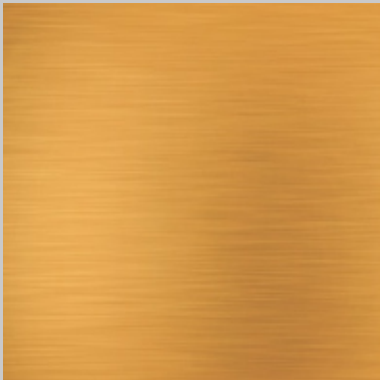

FINISHES CATALOG

2019

.01 White Matt (sort of Beige)

Item: BOX
wall recessed light

.02 Light Grey Matt

Item: OSMAN
wall surface light

.03 Dark Grey Matt

Item: HOBBIT
wall bulkhead light

.04 Rust Matt

Item: NASSAU
wall surface light

.05 Stainless Steel

Item: TINK95
pool light

.06 Black Matt

Item: HOBBIT
wall bulkhead light

.07 Concrete effect

.08 Walnut effect

.09 White
(in pure smooth)

Item: **RETINA.H40**
wall bulkhead light

.10 Silver Grey Matt

Item: **VICTORIA**
wall recessed light

.11 Black
(in pure smooth)

.12 Brushed gold

Item: **PENGUIN**
underwater light