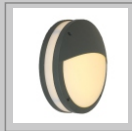

FINISHES CATALOG

2019

.01 White Matt (sort of Beige)

Item: BOX
wall recessed light

.02 Light Grey Matt

Item: OSMAN
wall surface light

.03 Dark Grey Matt

Item: HOBBIT
wall bulkhead light

.04 Rust Matt

Item: NASSAU
wall surface light

.05 Stainless Steel

Item: TINK95
pool light

.06 Black Matt

Item: HOBBIT
wall bulkhead light

.07 Concrete effect

.08 Walnut effect

.09 White
(in pure smooth)

Item: **RETINA.H40**
wall bulkhead light

.10 Silver Grey Matt

Item: **VICTORIA**
wall recessed light

.11 Black
(in pure smooth)

.12 Brushed gold

Item: **PENGUIN**
underwater light